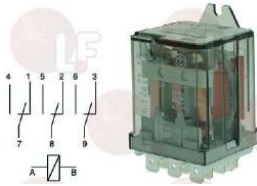

Relays

3351008 RELAY 62.83 16A 230V 50/60Hz

3 switching contacts