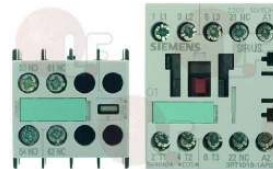

GIGA Y10000

3446507 CONTACTOR SIEMENS 20A 400V 50/60Hz 9Kw
coil 20A 230V 50/60Hz
complete w/auxil.contact terminal block 1 NO - 1NC
3 normally open contacts
1 normally open auxiliary contact
1 normally closed auxiliary contact
assembly width 2-1/2 modules
wall or DIN-guide mounting
for Convection oven (LAINOX)