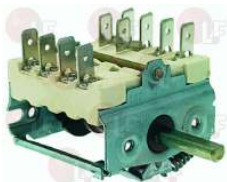

GIGA X40700

GIGA X49700

3057178 SELECTOR SWITCH 0-1 POSITIONS

contact capacity 16A 250V - max 150°C
D-shaped pin 6x4.6 mm
for Convection oven electric (GIORIK) EF4