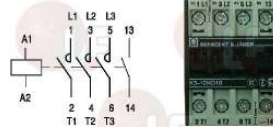

GIGA SD907043

GIGA SD907095

Suitable for:

3454068 CONTACTOR BENEDIKT/JAGER K3-10ND10
10A 400V 4Kw
coil 220/240V 50/60Hz
3 normally open contacts
1 normally open auxiliary contact
for Convection oven (ZANUSSI)