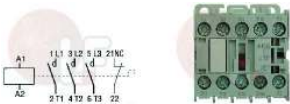

Contactors

3351209 CONTACTOR AEG LS05 9A 230V 4Kw
coil 230V 50/60Hz
3 normally open contacts
1 normally closed auxiliary contact